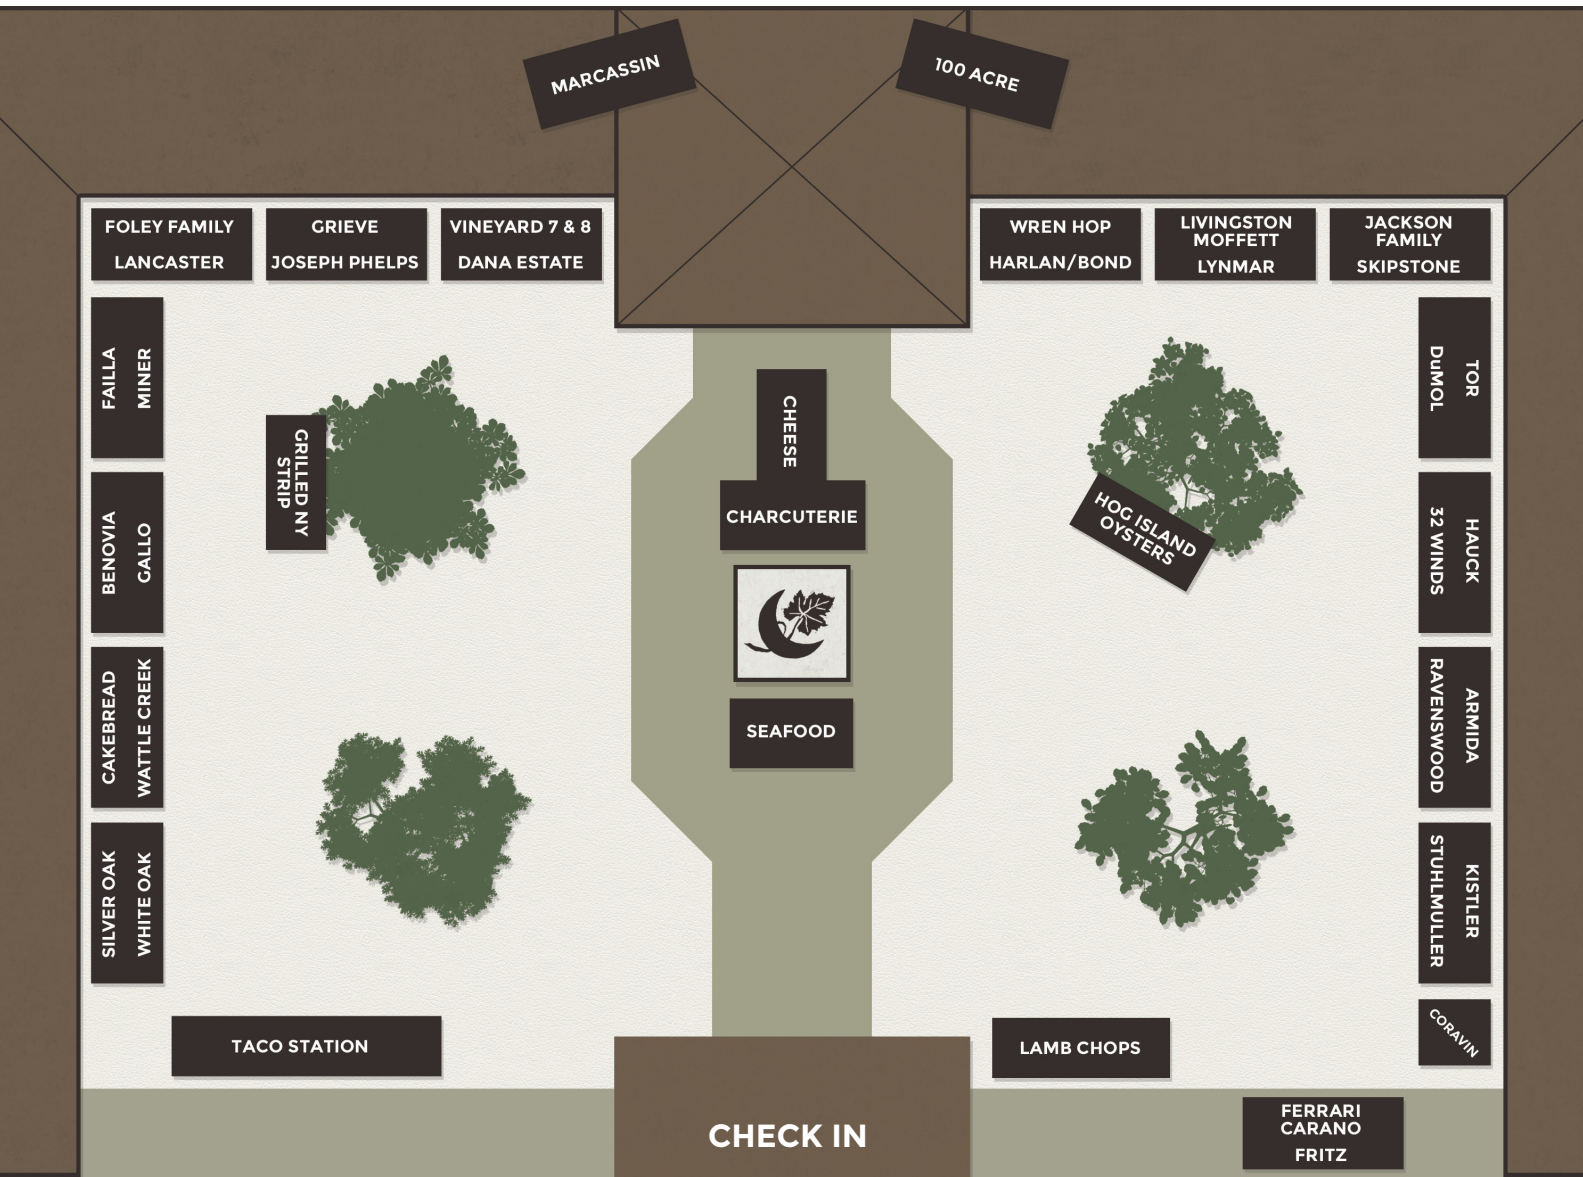

Note that some of the wines are limited and may be subject to allocation (our Members receive priority over their guests). We are also featuring a pre-sale on highly sought after wines. This is your best opportunity to purchase these wines before the rest of the country. Pre-sale wines and delivery date is indicated on the front of the order form.

Please take the time to carefully fill out your order form. Please note that we collect orders through the end of May and begin filling those orders the first of June. The first orders should begin arriving around June 12 and all May orders will be filled before the end of June. We are happy to put the wine in your locker or have it shipped. If your locker is full, we can store your wine free of charge to our Members at Wine Country Shipping. These wines can be retrieved and placed in your locker by giving us a 72-hour notice or we can have it shipped to you at a later date.

For orders that are shipped, we monitor weather conditions throughout the summer and we will only ship your wine when it is safe to do so. If you need your wine immediately, we can arrange next day air at prevailing rates.

On behalf of the Management and Staff, I thank you for participating in this year's event.

Cheers,
Jeff McCarthy
Wine Director
jmccarthy@mayacama.com
707-569-2906

<u>Member Name</u>	<u>Guest Name</u>
<u>Shipping Address</u>	<u>Shipping Address</u>
<u>City</u> <u>State</u> <u>Zip</u>	<u>City</u> <u>State</u> <u>Zip</u>
<u>Telephone Number</u>	<u>Telephone Number</u>
<u>E-Mail</u>	<u>E-Mail</u>

We will contact you to confirm your order and request your credit card information for payment.

- ☐ Ship
- ☐ Wine Locker
- ☐ Wine Country Shipping Storage

Plus tax and appropriate shipping charges.