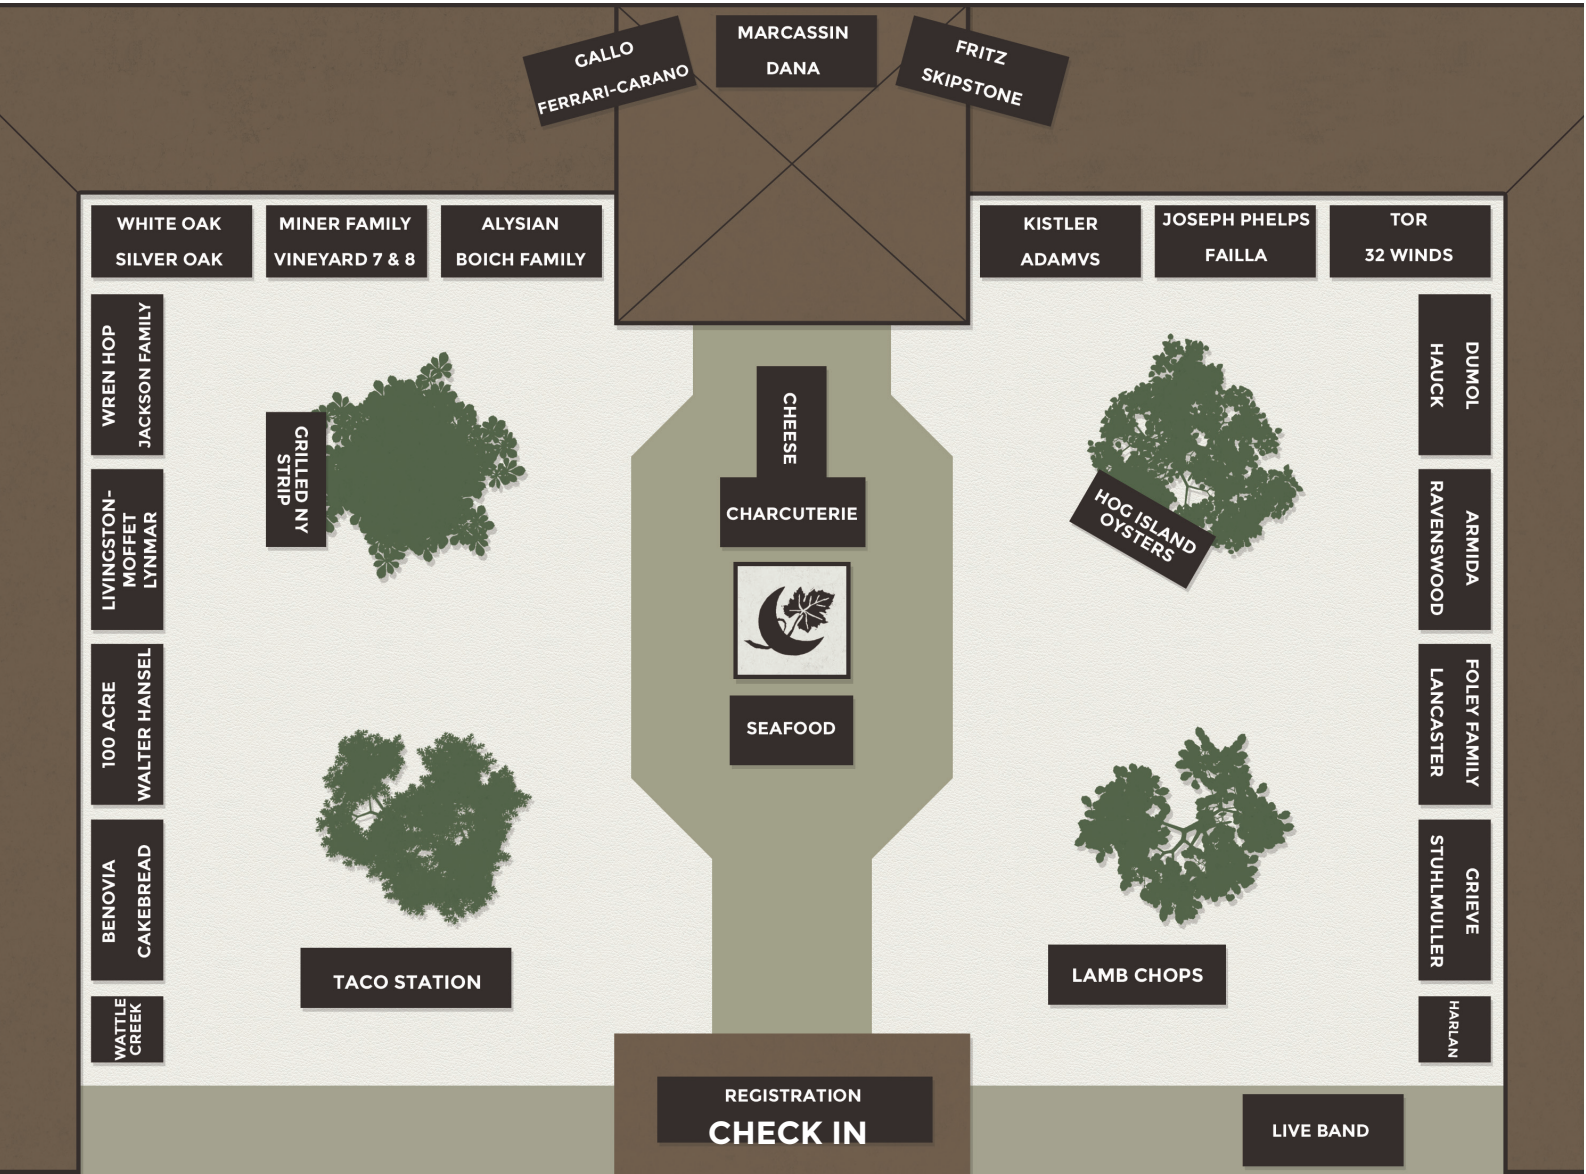

Please take the time to carefully complete your order form. To ensure accurate delivery of your order, your contact information must be legible. Orders placed before June 1, 2015 will be shipped/fulfilled during the first two weeks of June. Orders received after June 1, 2015 are subject to a short delay as we will need to procure these extra wines from the vintners.

We are happy to ship your wine or have it placed in your wine locker. If your locker is full, we can store your wine purchase, free of charge for our Members, for up to six months at Wine Country Shipping. Wine may be retrieved by giving us a 72-hour notice and placed in your locker or shipped. We pay strict attention to the weather conditions throughout the United States and we may hold your order until it is safe to ship.

For guests who wish to purchase wine, please provide your address, email, and telephone number. Prior to fulfilling orders, we will be in contact with you to confirm your order and to request credit card information for payment.

On behalf of the Mayacama management and staff, I thank everyone for participating in this year's All Vintner Pour!

Cheers,
Jeff McCarthy
Wine Director
jmccarthy@mayacama.com
707.569.2906

Member Name _____			Guest Name _____		
Shipping Address _____			Shipping Address _____		
City _____	State _____	Zip _____	City _____	State _____	Zip _____
Telephone Number _____			Telephone Number _____		
E-Mail _____			E-Mail _____		

We will contact you to confirm your order and request your credit card information for payment.

- ☐ Ship
- ☐ Wine Locker
- ☐ Wine Country Shipping Storage

Plus tax and appropriate shipping charges.